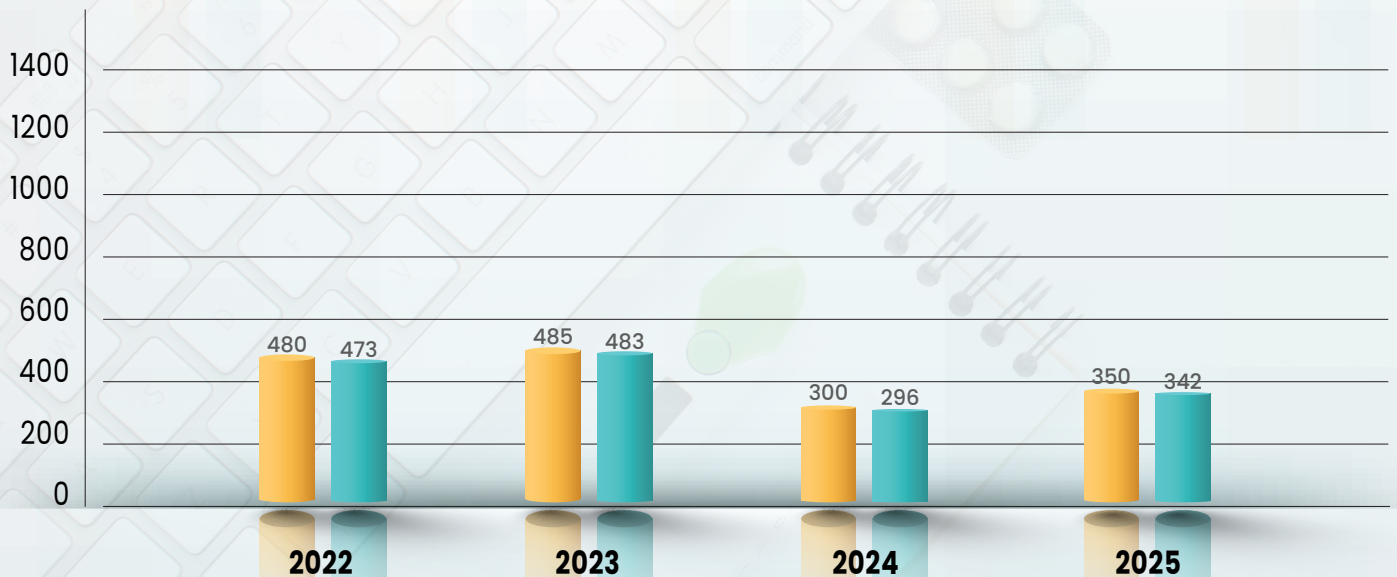

01

NEET UG

- MBBS
- BDS
- BAMS
- BHMS

02

NEET PG

- MS/MD
- DNB
- DIPLOMA
- CPS

03

NEET SS

- DM
- MCH

**A Complete Counselling Guidance Provided By
Our Expert Counselor : GAURAV TYAGI**

Performance in NEET-UG (2017-2025)

● **Enrolled**
● **Admitted Students**

2017: 900-889
 2018: 1200-1178
 2019: 1500-1492
 2020: 1150-1138
 2021: 500-498