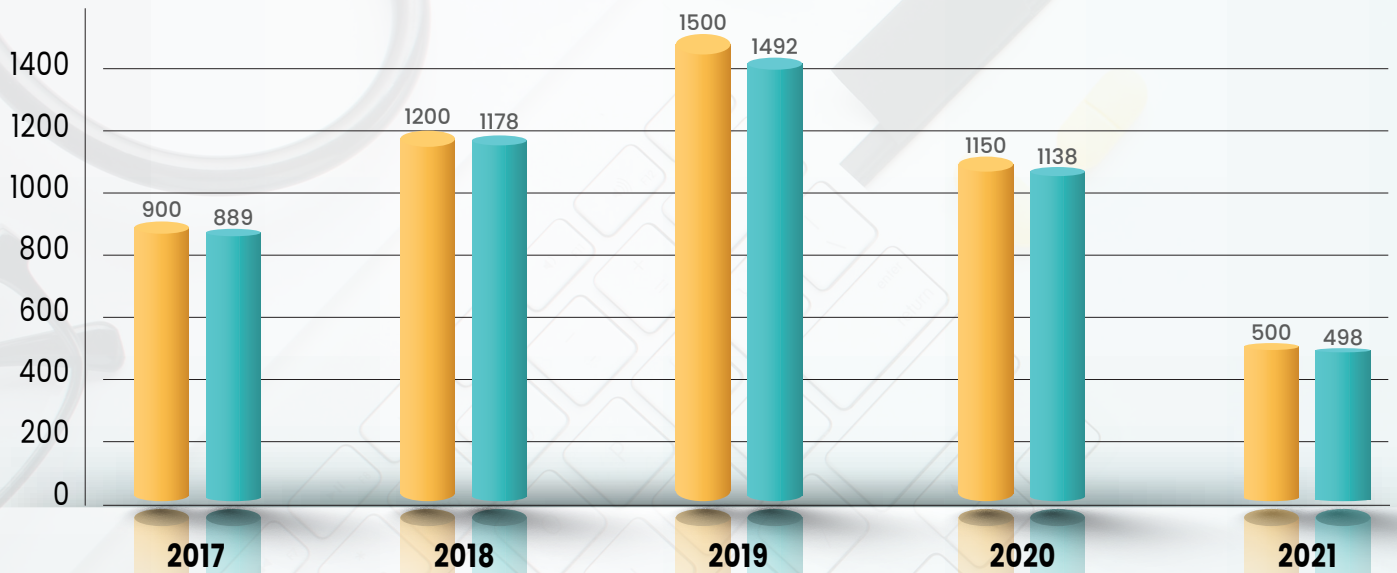

01

NEET UG

- MBBS
- BDS
- BAMS
- BHMS

02

NEET PG

- MS/MD
- DNB
- DIPLOMA
- CPS

03

NEET SS

- DM
- MCH

**A Complete Counselling Guidance Provided By
Our Expert Counselor : GAURAV TYAGI**

Performance in NEET-UG (2017-2025)

● **Enrolled**
● **Admitted Students**

2017: 900-889
 2018: 1200-1178
 2019: 1500-1492
 2020: 1150-1138
 2021: 500-498