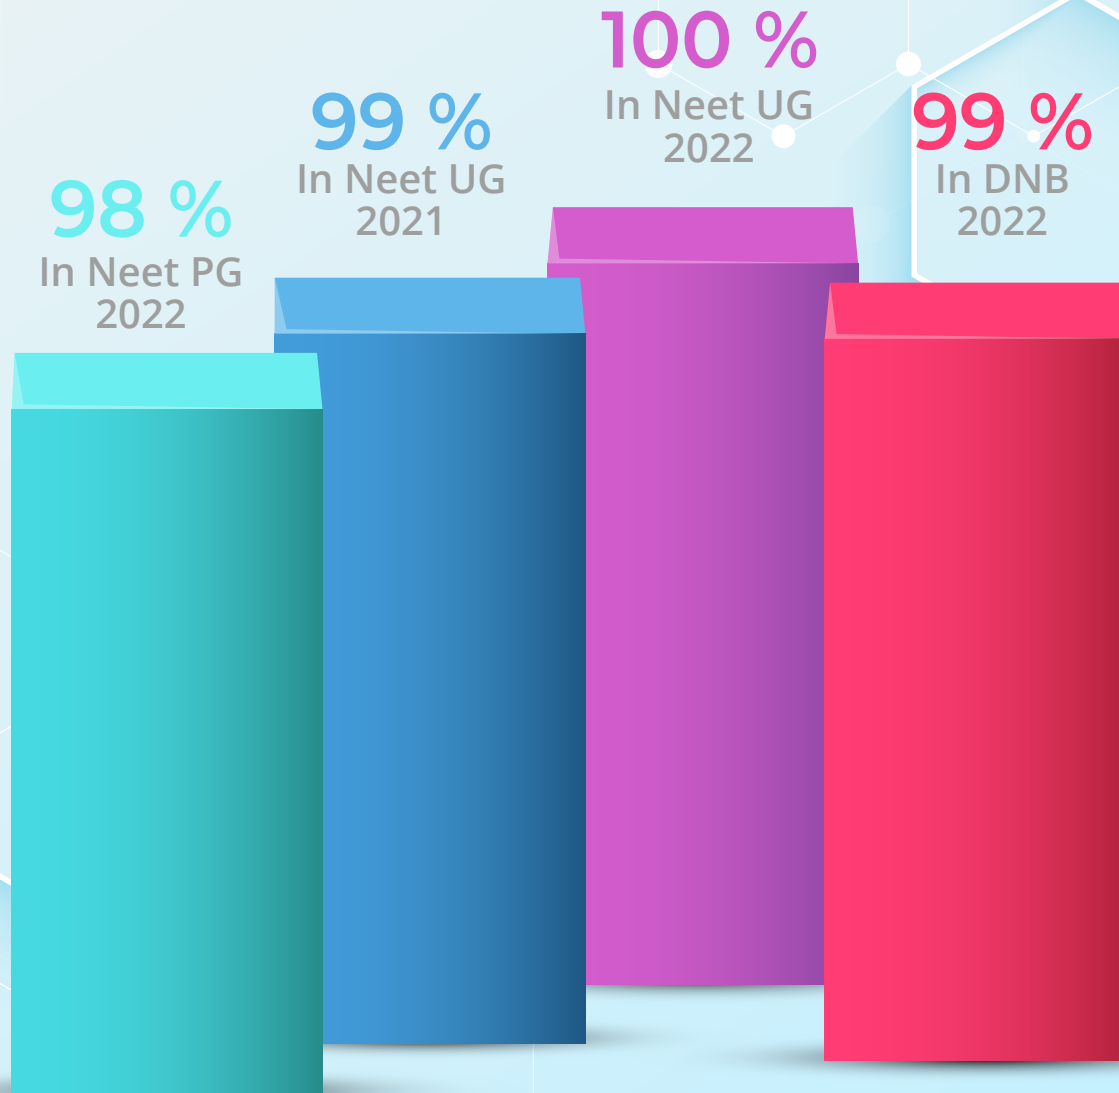

# MILESTONE BY CAREER XPERT

**2008 – 2022 (Till Now)**

Number Speaks Everything  
for us 48,500 + 1300 K +  
62,000 +

Happy Clients Students Total  
Counselling Reached for  
MS / MD Candidates.

Register with CAREER XPERT

**01**

**04**

Get Choice Filling Preference Order Guidance By CAREER XPERT

Take a Personalized Counselling By CAREER XPERT

**02**

**05**

Get Perfect College According to your Rank.

Get Complete Guidance for Counselling Registration for Different States

**03**

**06**

Get Proper / Internal Guidance About Each Branch in Specific College

A  
**SUCCESSFUL  
CANDIDATE  
JOURNEY**

# HIGHEST SUCCESS RATE